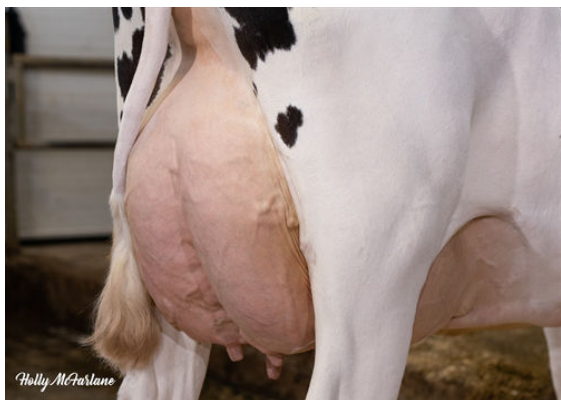

PEAK LAWSON
PROGENESIS POSITIVE MARYLAND EX-90-2E-CAN
PROGENESIS POSITIVE
PROGENESIS JEDI MENACE EX-90-4E-CAN
S-S-I MONTROSS JEDI
PEAK BOMBERO MAXIMA VG-87-6YR-USA DOM

GLPI +3377 PRO$ 1963

DPF RDF BLF CNF BYF MWF CVF HH1F HH2F HH3F HH4F HH5F HH6F HCDF HMWF

Reg. #: HOCANM13567629

aAa:

AVM:

Nasc: 11/18/2019

Kappa Caseína: BB

Beta Caseína: A1A2

PRODUÇÃO 18 Rebanhos 20 Filhas 92% Rep. GEBV 26* APR

Leite kg -178	Gordura kg 74	Gordura % +0.70	Proteína kg 38	Proteína % +0.35
Velocidade Ordenha 100	Temperamento 96	Eficiência em Metano 98	Eficiência Alimentar 99	BMR 105

Média das Filhas Leite **12,092 kg** Gordura **539 kg** Proteína **421 kg**

SAÚDE e REPRODUÇÃO Immunity **108**

Perm. Rebanho	103	Imunidade das Vitelas	104
C.S.	108	Facilidade de Parto	104
Fertilidade Filhas	99	Facilidade de Parto das Filhas	105
Escore de Condição Corporal	101	Resistência Doença Metabólica	105
Resistência a Mamites	106	Calf Health	99
Persistência Lactação	104		

CONFORMAÇÃO 21 Rebanhos 30 Filhas 89% Rep. GEBV 26* APR

Conformação	2	Força Leiteira	-5
Sistema Mamário	6	Garupa	0
Pernas & Pés	0	% B+ ou Melhor	47

PROGENESIS JEDI MENACE
GRANDDAM